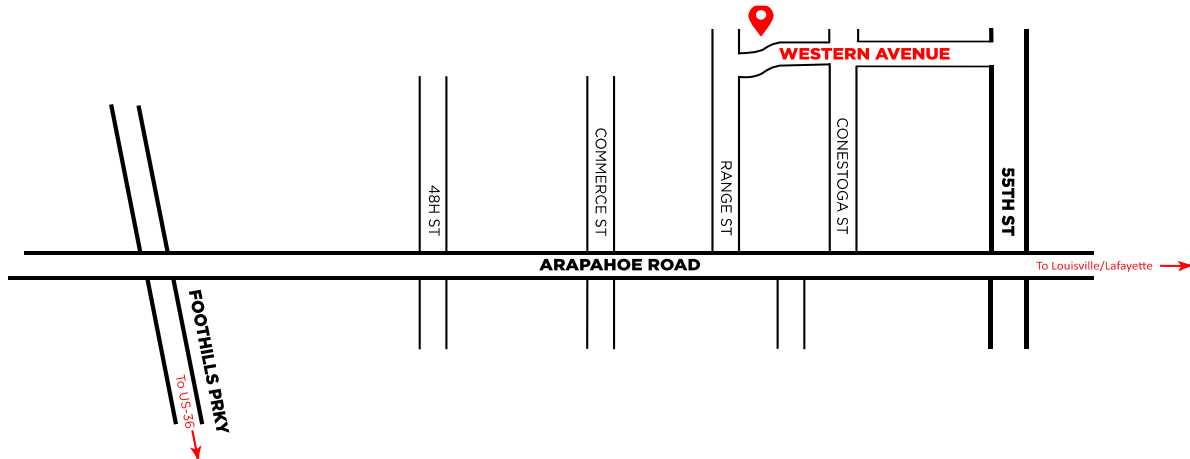

New Toy & Bike Donation Days!

THE ELVES ARE STARTING TO WORK!

Saturday, November 28th & Saturday, December 5th / 10am-1pm

Drive-Thru Contactless Donation / 5311 Western Ave., Boulder, CO 80301 (off of 55th St.)